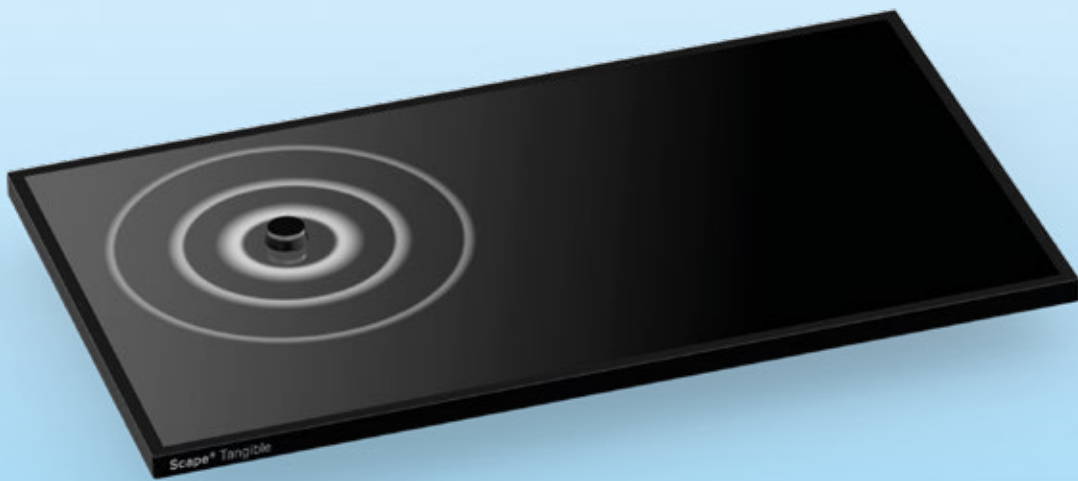

# Scape® Tangible 55

**4K/UHD Multi-Touch Display with built-in  
Tangible Object Recognition**

# Scape® Tangible 55

The **Scape®** Tangible is a 4K/UHD multi-touch display 55", featuring built-in tangible object recognition.

<b>Scape® Tangible 55</b>	
Article No:	st55-004

<b>Display</b>	
Panel Diagonal	55 inches
Active visible Area	1209.6 × 680.4 mm
Type	D-LED
Format	16:9
Resolution, fps	3840 × 2160 Pixel @ 60Hz
Viewing angle (v/h)	178° / 178°
Backlight	LED
Luminance (center)	700 cd/m <sup>2</sup>
Lifetime backlight	60,000 hours
Number of colors	16.7 Million
Contrast ratio	4000:1
Response time (on/off)	8 ms
Panel orientation	Landscape / Portrait / Flat (Table)
Pixel class	ISO 9241-307 (pixel error class II)