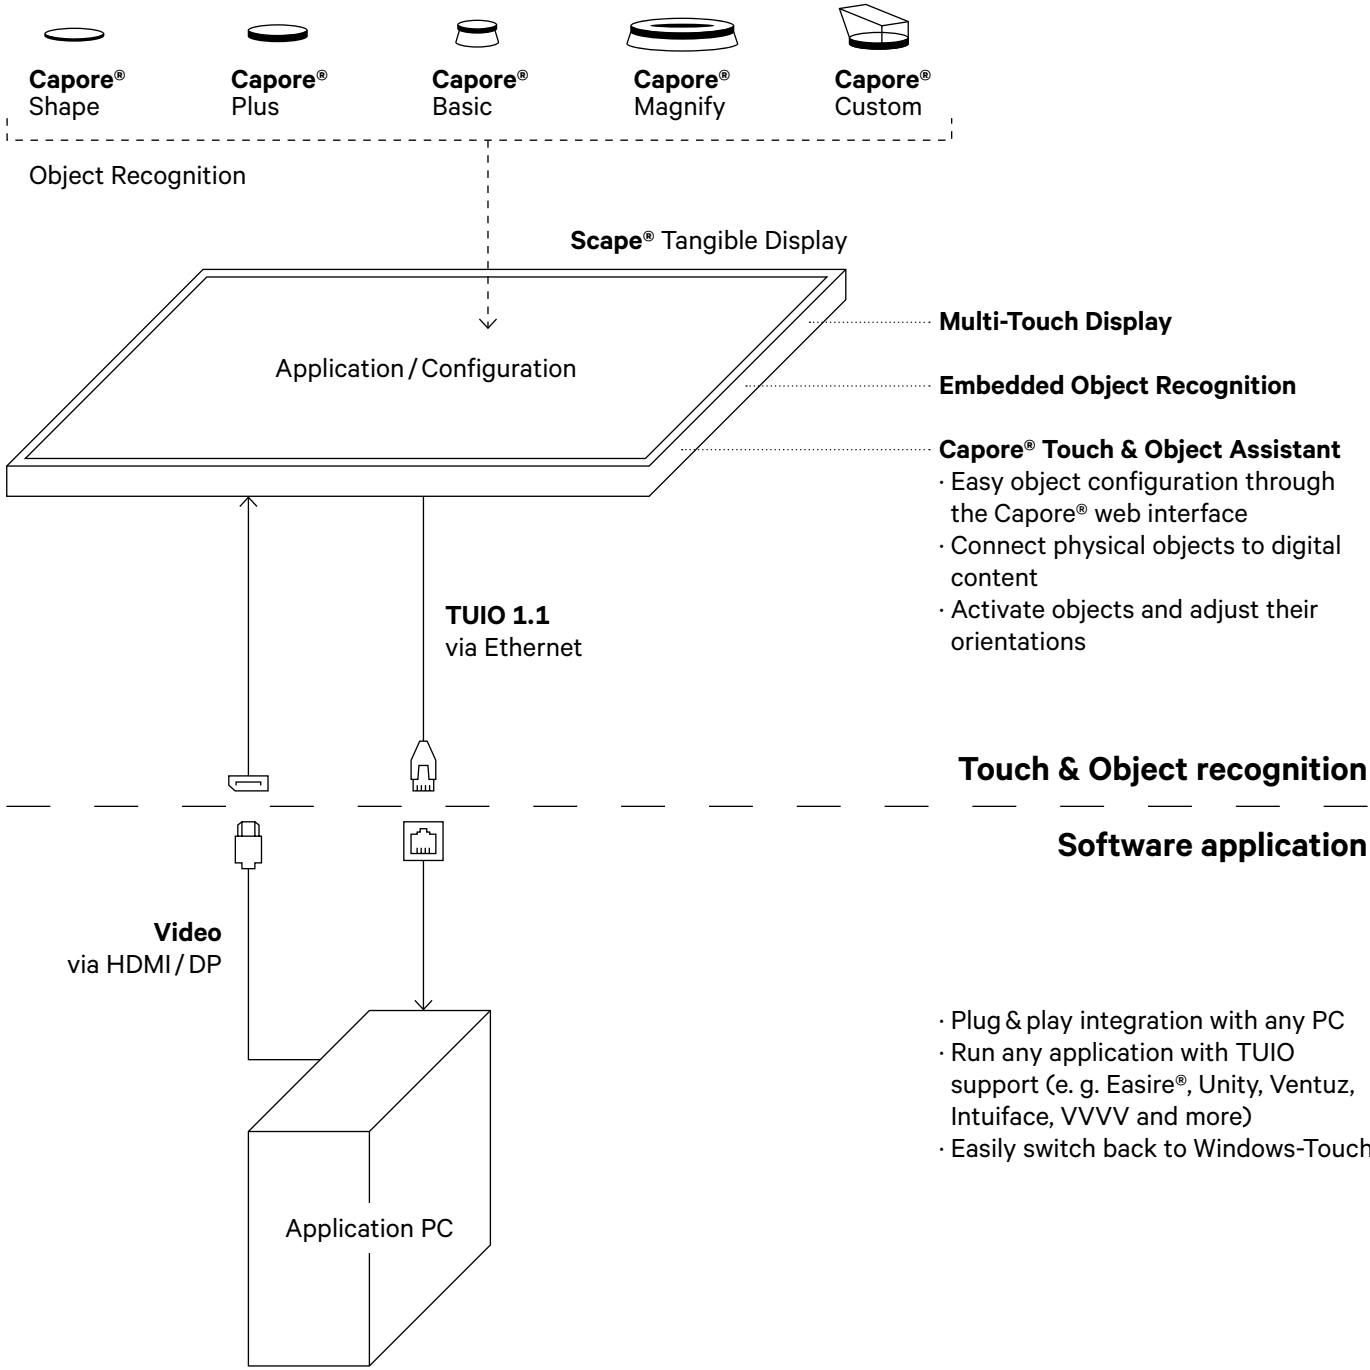

Capore® Ecosystem

- Plug & play integration with any PC
- Run any application with TUIO support (e. g. Easire®, Unity, Ventuz, Intuiface, VVVV and more)
- Easily switch back to Windows-Touch