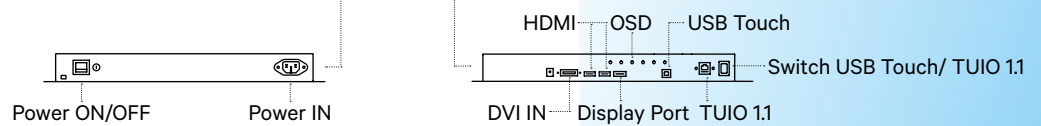

Measurement
in mm