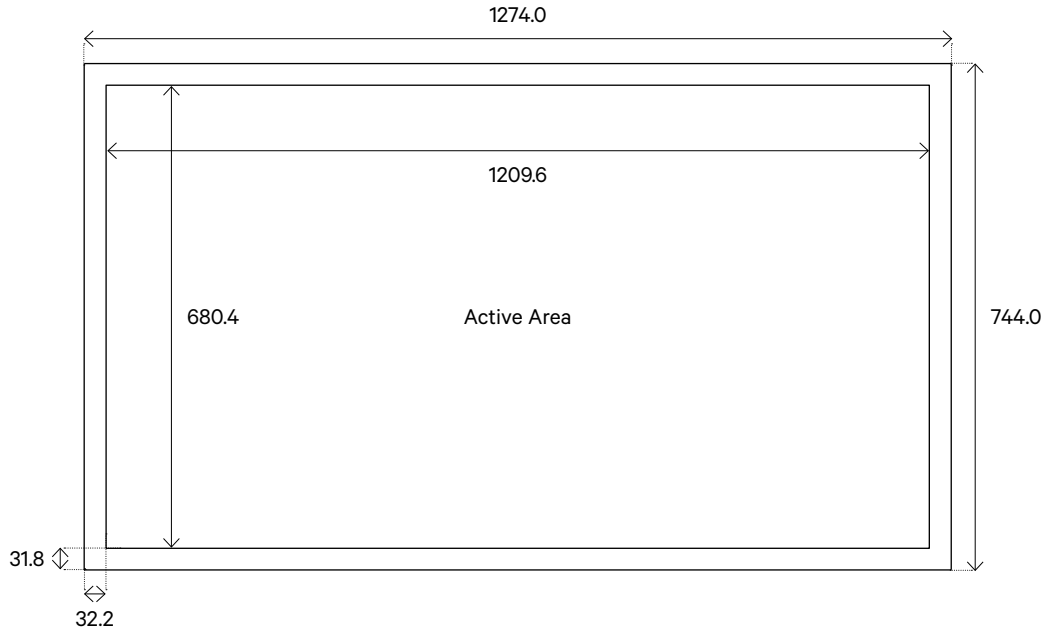

Measurement
in mm