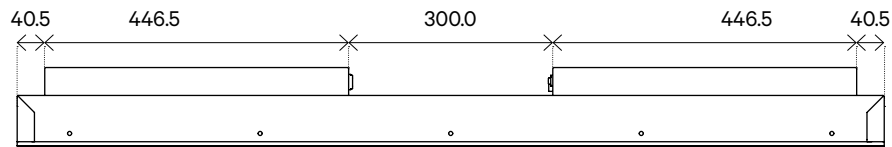

Measurement
in mm