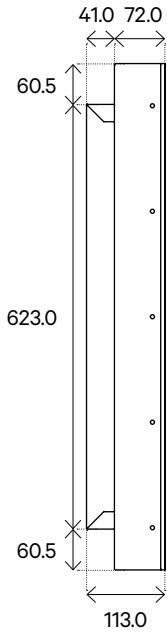

Measurement
in mm