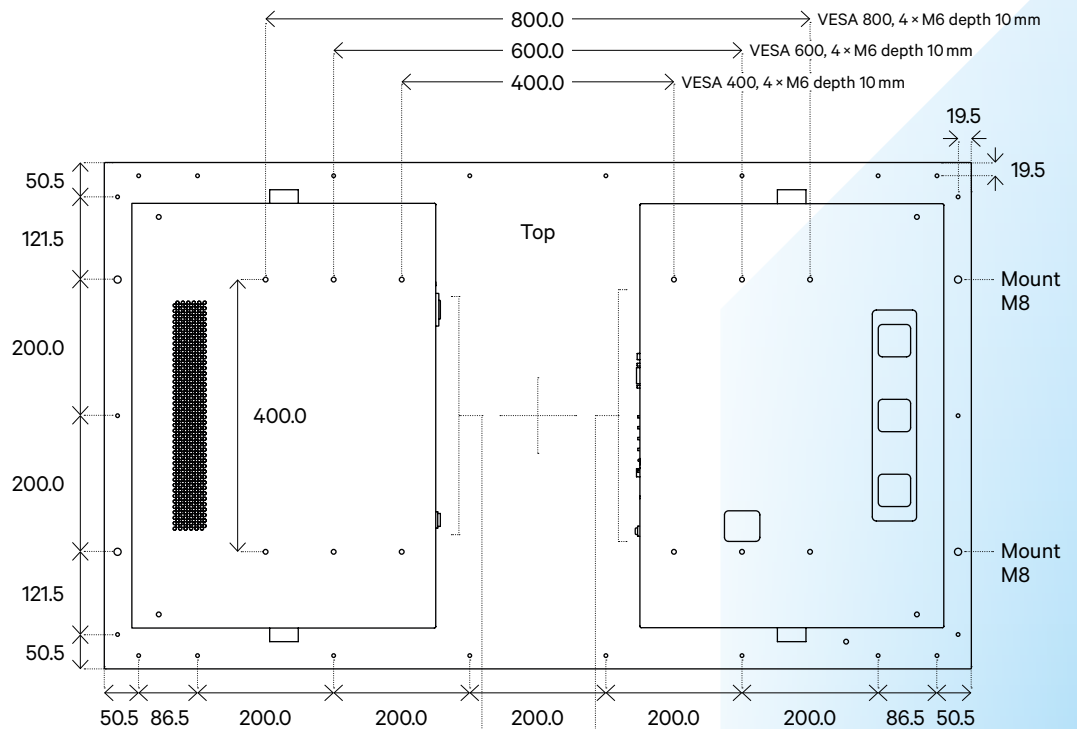

Measurement
in mm