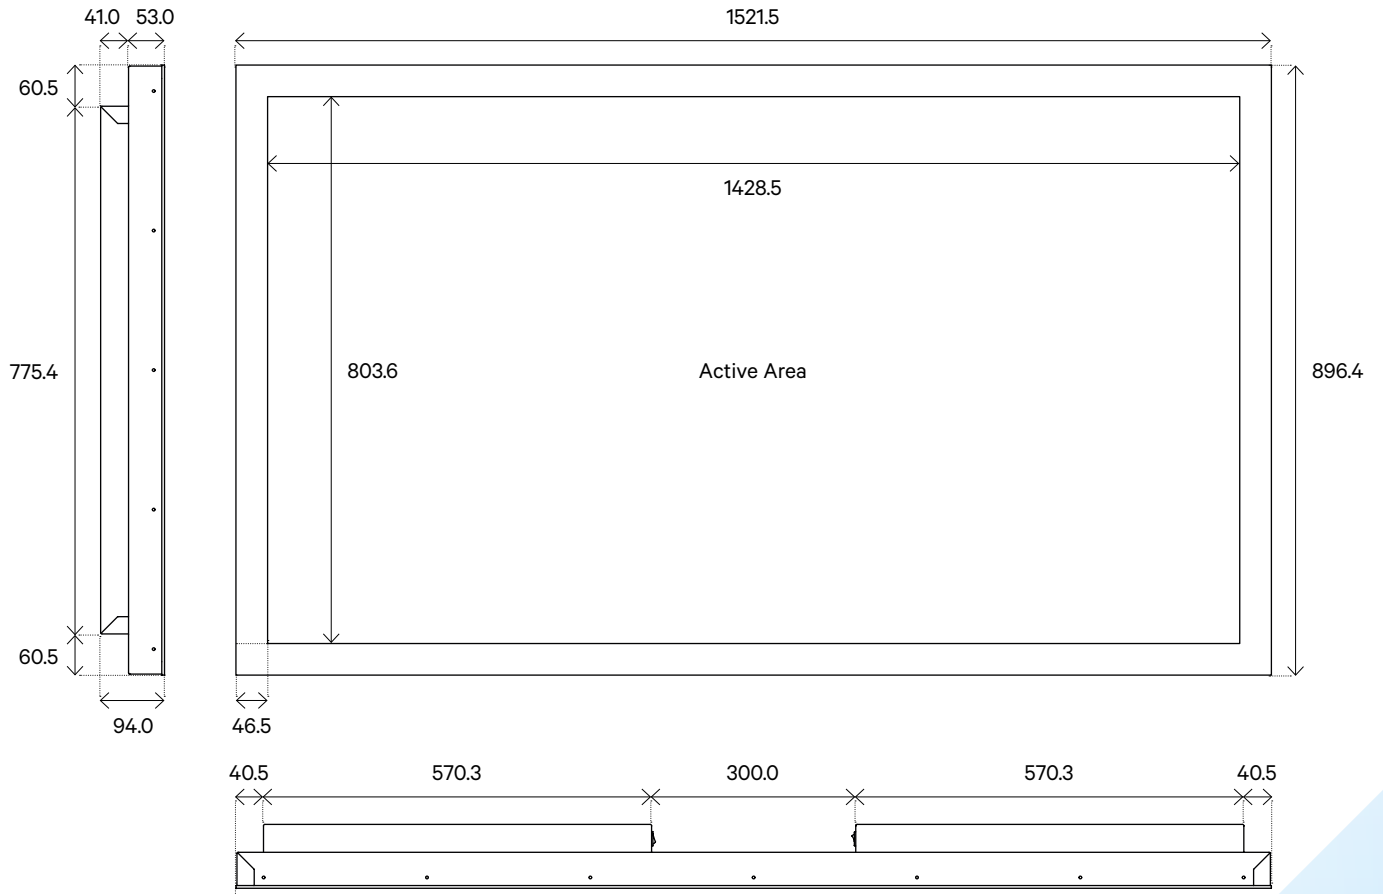

<b>Dimensions and Weight</b>	
Housing	Powdered Aluminum, black RAL 9005
Mounting	VESA 400 × 400 mm, 600 × 600 mm, 800 × 800 mm, M6 screws
Dimensions (W × H × D)	1521.5 × 94.0 × 896.4 mm
Weight	72 kg
Shipping Weight	92 kg
Shipping Dimensions	1690 × 380 × 1100 mm
Packaging	Single packaging, 1 Unit
Package Contents	Manual, HDMI-cable, Power-cord, USB-cable, Ethernet-cable

# Capore® Ecosystem

Continuous 1.5 mm glass overlap over the display perimeter

Measurement  
in mm