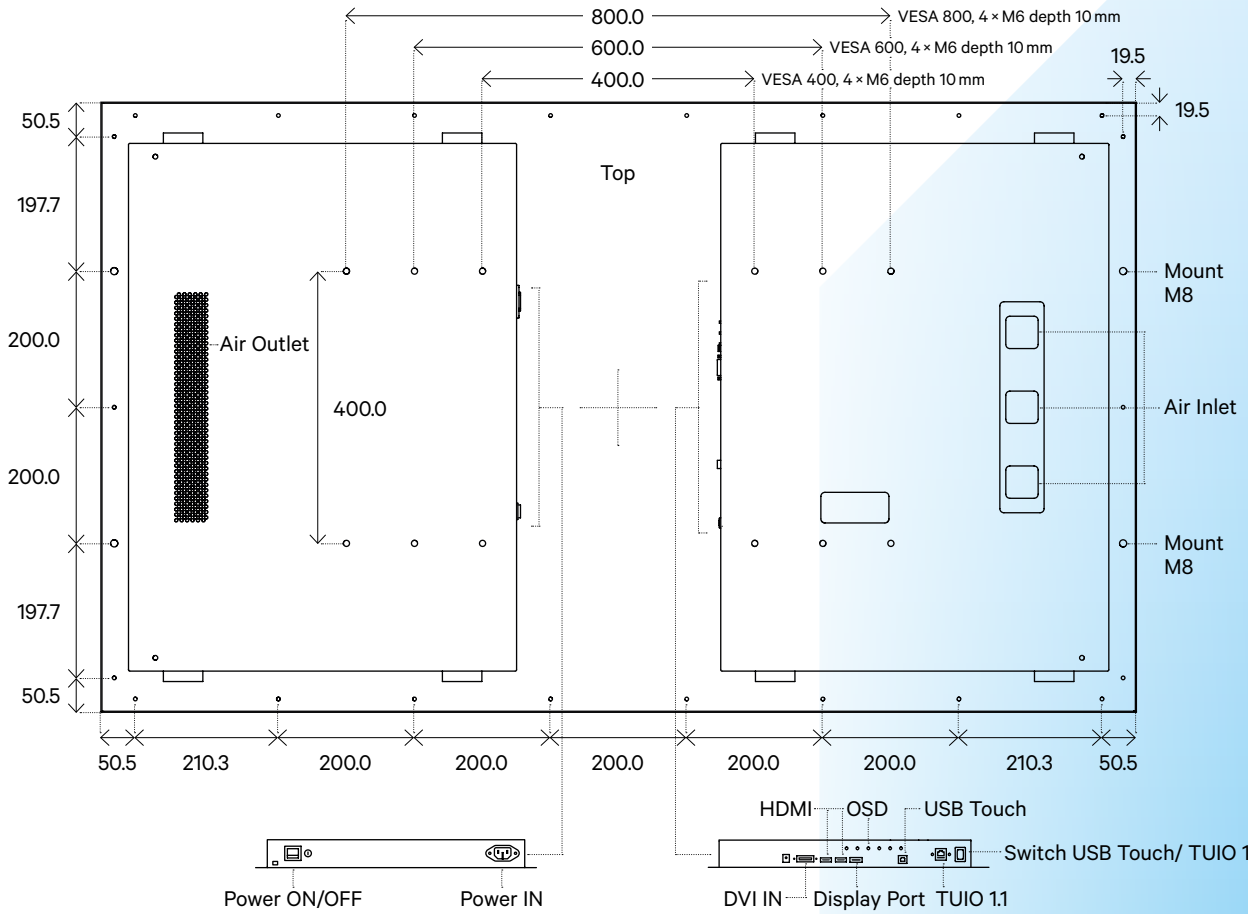

<b>Dimensions and Weight</b>	
Housing	Powdered Aluminum, black RAL 9005
Mounting	VESA 400 × 400 mm, 600 × 600 mm, 800 × 800 mm, M6 screws
Dimensions (W × H × D)	1521.5 × 94.0 × 896.4 mm
Weight	72 kg
Shipping Weight	92 kg
Shipping Dimensions	1690 × 380 × 1100 mm
Packaging	Single packaging, 1 Unit
Package Contents	Manual, HDMI-cable, Power-cord, USB-cable, Ethernet-cable

## Specifications

[www.interactive-scape.com/link/en/scape\\_tangible](http://www.interactive-scape.com/link/en/scape_tangible)

# Capore® Ecosystem

Continuous 1.5 mm glass overlap over the display perimeter

Measurement  
in mm