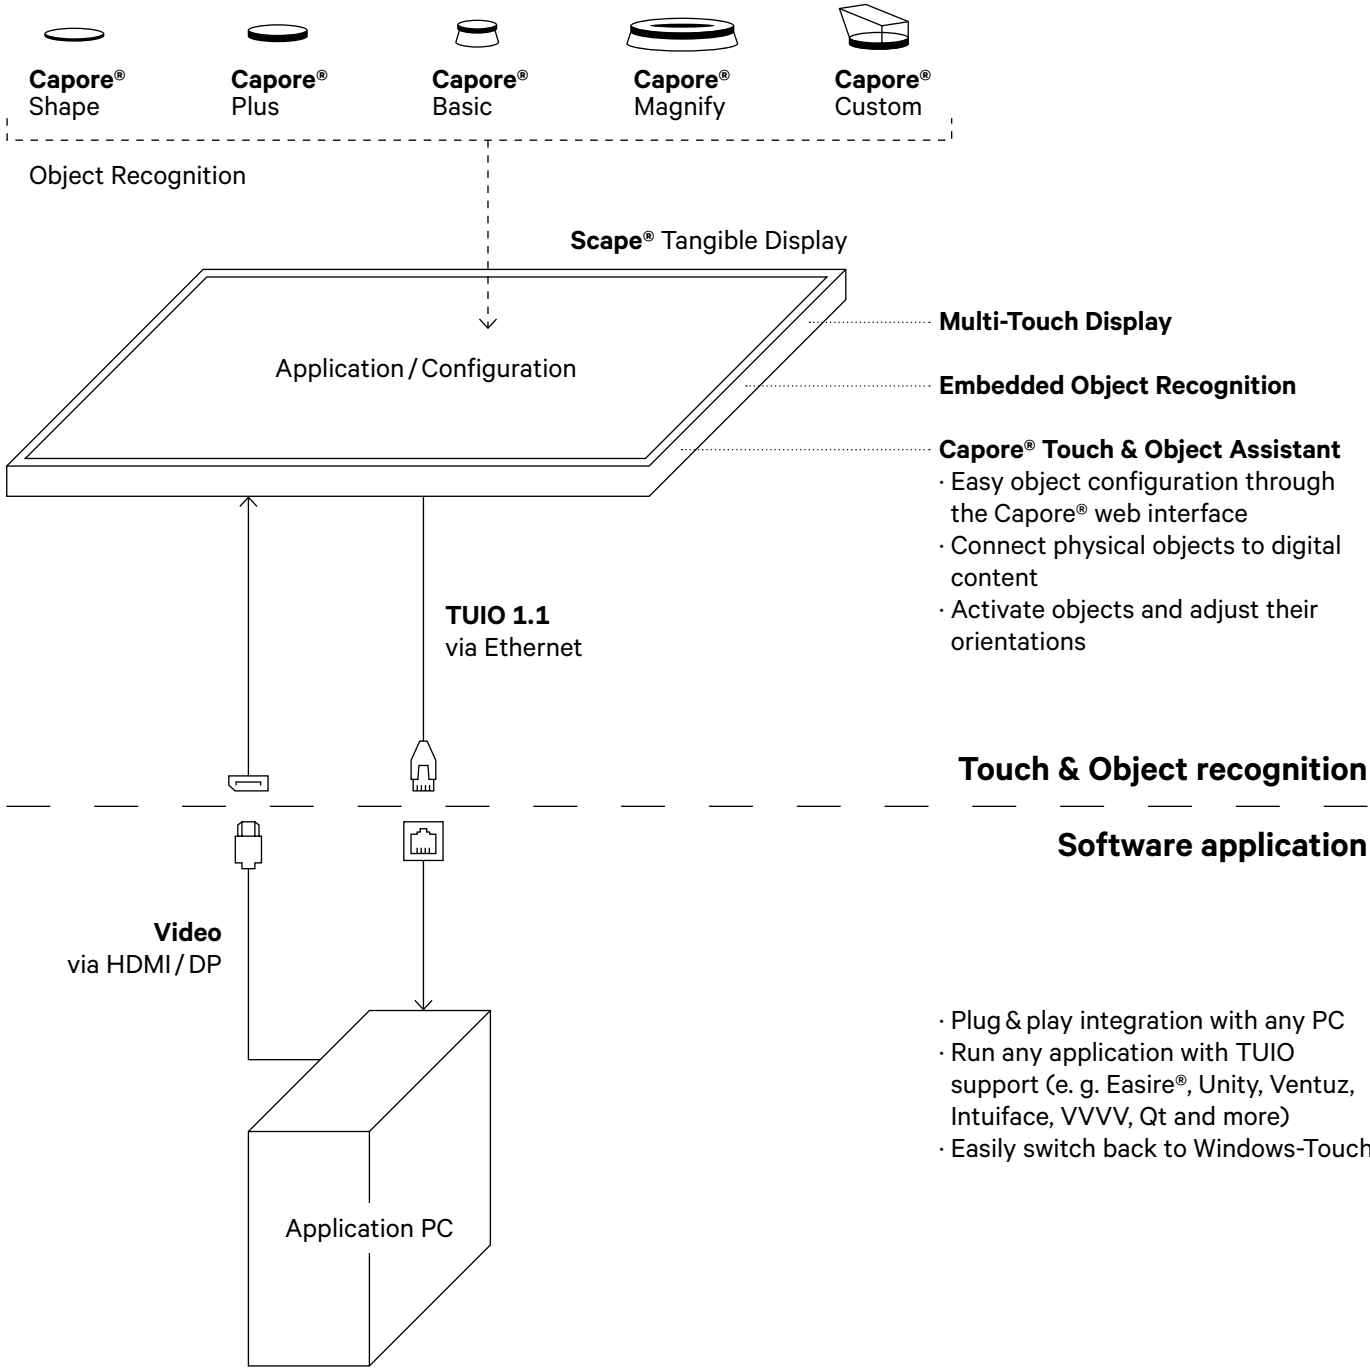

<b>Required Licenses for Tangible Object Recognition</b>	
Capore® License: Starter, Standard Ultimate	

<b>Supported software</b>	
Easire® software, Unity, Ventuz, Intuiface, VVVV, and more	

## Specifications

[www.interactive-scape.com/link/en/scape\\_tangible](http://www.interactive-scape.com/link/en/scape_tangible)

# Capore® Ecosystem

Continuous 1.5 mm glass overlap over the display perimeter

Measurement  
in mm